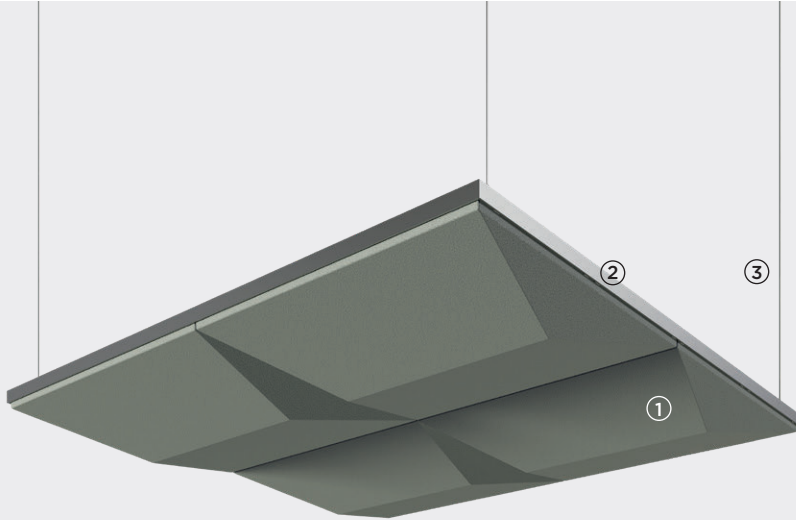

CLOUDS

REGULAR INSTALLATION

COMPOSITION

- ① Acoustic tile
- ② Anodized aluminum frame
- ③ Aircraft cable 1/16" Ø (not included)

PRODUCT INFORMATION

STANDARD FABRICS

100% polyester
(% of recycled fibres depends on choice of fabric)
For available styles, consult our website.

FLAMMABILITY

ASTM-E-84: Class A
CAN/ULC-S102.2

ACOUSTIC PERFORMANCE***

Noise Reduction Coefficient (Hz)
NRC
0.85 : Crystal, Prism, Pulsar, Ruby
0.80 : Topaz, Zen

SUSPENSION ANCHOR KITS FOR CLOUD - OPTIONAL

Model		Product Code	Description
Drywall anchor kit		KITA-0001-B-K-0000-0001	2x Cable coupler, drywall screw, 60" (1524 mm) cable with pre-installed steel terminal
Concrete anchor kit		KITA-0002-B-K-0000-0001	2x Tie Wire wedge anchor for concrete, compression sleeve, 60" (1524 mm) cable
Steeldeck anchor kit		KITA-0003-B-K-0000-0001	2x Tie wire lag screw for steel surfaces, compression sleeve, 60" (1524 mm) cable

INSTALLATION : For more information on ARTOFIX clouds, please refer to the "CLOUDS_Installation guide" document.

IMPORTANT : ARTOFIX clouds must be installed with anchors suitable for the installation surface, ARTOFIX relinquishes all responsibility for incorrectly installed products. Please note that hardware and cables for ceiling mounting are not included but are available as an option.

Need to be inspired? Visit our website www.artofix.com for more details on our products and possible layouts. You can also contact us or reach out to one of our authorized local distributor.

***Results determined through testing by an independent, certified laboratory that was conducted according to industry standards. ASTM C423 - Standard test method for sound absorption coefficients by the reverberation room method. See the Acoustic Performance sheet for more information.

Drawings not to scale. Do not use as template. The information contained in this document is the property of ARTOFIX. Reproduction is prohibited.

PRODUCT SHEET_2024-04

+1.450.646.7555
info@artofix.com

artofix.com

ARTOFIX