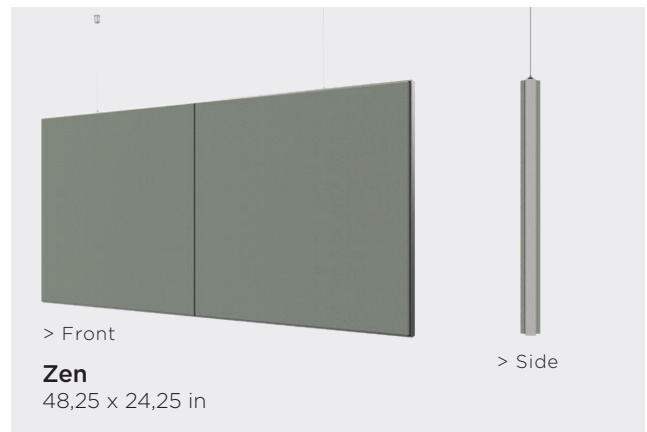

BAFFLES

REGULAR INSTALLATION