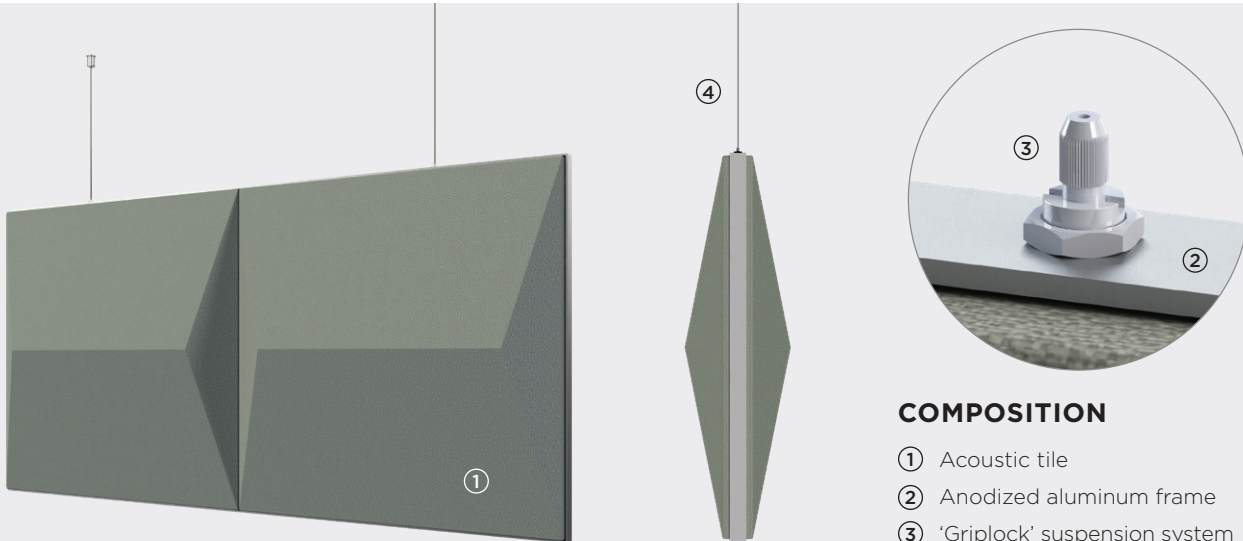

BAFFLES

SPORT-IMPACT INSTALLATION

COMPOSITION

- ① Acoustic tile
- ② Anodized aluminum frame
- ③ 'Griplock' suspension system
- ④ Aircraft cable 1/16" Ø (not included)

PRODUCT INFORMATION

STANDARD FABRICS

100% polyester
(% of recycled fibres depends on choice of fabric)
For available styles, consult our website.

FLAMMABILITY

ASTM-E-84: Class A
CAN/ULC-S102.2

ACOUSTIC PERFORMANCE***

Noise Reduction Coefficient (Hz)
NRC
0.85 : Prism
0.80 : Zen

SUSPENSION ANCHOR KITS FOR BAFFLE - OPTIONAL

Model		Product Code	Description
Concrete anchor kit		KITA-0002-B-K-0000-0001	2x Tie Wire wedge anchor for concrete, compression sleeve, 60" (1524 mm) cable
Steeldeck anchor kit		KITA-0003-B-K-0000-0001	2x Tie wire lag screw for steel surfaces, compression sleeve, 60" (1524 mm) cable

INSTALLATION : For more information on ARTOFIX baffles, please refer to the "SPORT-IMPACT_BAFFLES_Installation guide" document.

IMPORTANT : ARTOFIX baffles must be installed with anchors suitable for the installation surface, ARTOFIX relinquishes all responsibility for incorrectly installed products. Please note that hardware and cables for ceiling mounting are not included but are available as an option.

Need to be inspired? Visit our website www.artofix.com for more details on our products and possible layouts. You can also contact us or reach out to one of our authorized local distributor.

***Results determined through testing by an independent, certified laboratory that was conducted according to industry standards. ASTM C423 - Standard test method for sound absorption coefficients by the reverberation room method. See the Acoustic Performance sheet for more information.

Drawings not to scale. Do not use as template. The information contained in this document is the property of ARTOFIX. Reproduction is prohibited.

PRODUCT SHEET_2024-04

+1.450.646.7555
info@artofix.com

artofix.com

ARTOFIX