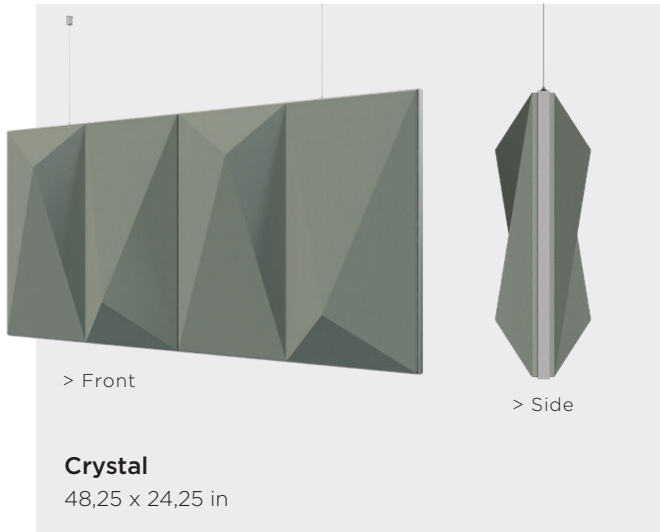

BAFFLES

REGULAR INSTALLATION