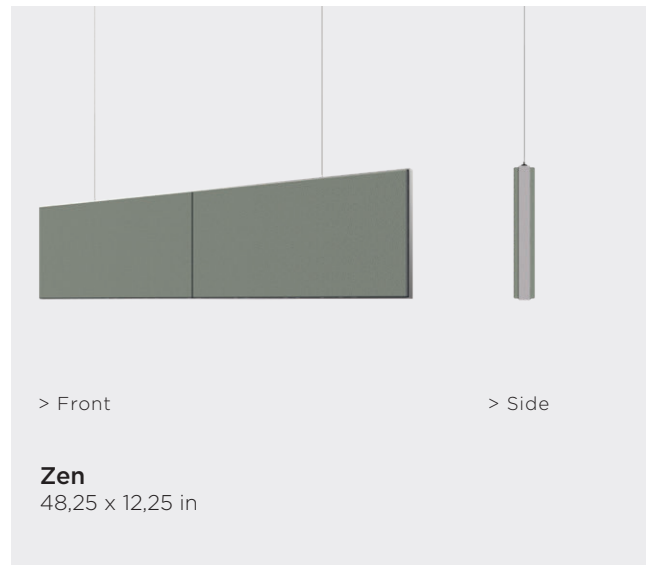

BAFFLES

SPORT-IMPACT INSTALLATION