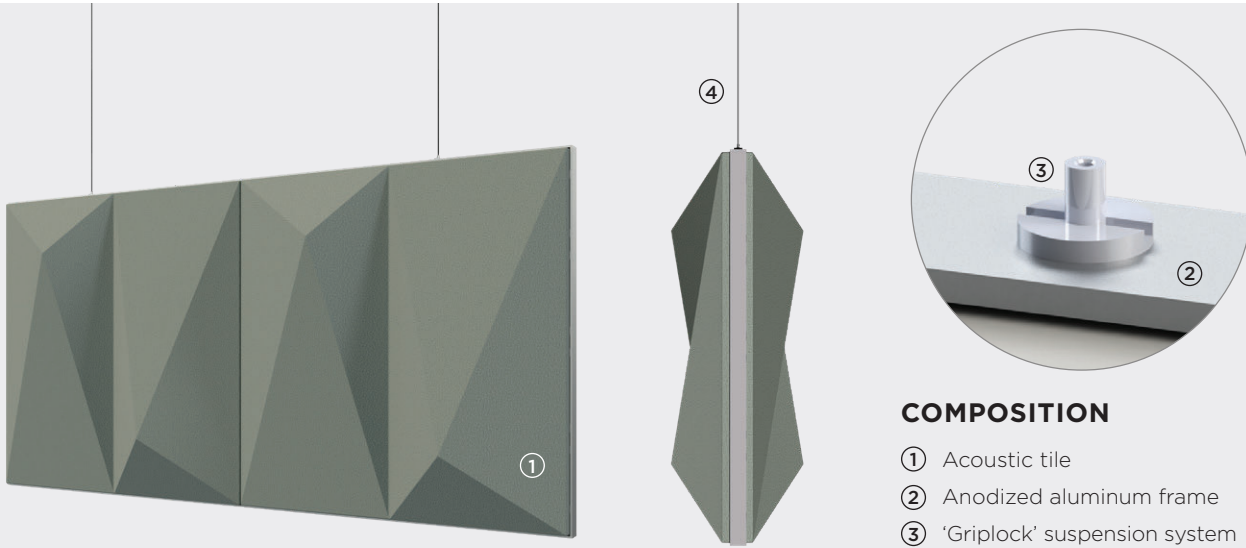

BAFFLES

REGULAR INSTALLATION

COMPOSITION

- ① Acoustic tile
- ② Anodized aluminum frame
- ③ 'Griplock' suspension system
- ④ Aircraft cable 1/16" Ø (not included)

PRODUCT INFORMATION

STANDARD FABRICS

100% polyester
(% of recycled fibres depends on choice of fabric)
For available styles, consult our website.

FLAMMABILITY

ASTM-E-84: Class A
CAN/ULC-S102.2

ACOUSTIC PERFORMANCE***

Noise Reduction Coefficient (Hz)
NRC
0.85 : Crystal, Prism, Pulsar, Ruby
0.80 : Zen

SUSPENSION ANCHOR KITS FOR BAFFLE - OPTIONAL

Model		Product Code	Description
Drywall anchor kit		KITA-0001-B-K-0000-0001	2x Cable coupler, drywall screw, 60" (1524 mm) cable with pre-installed steel terminal
Concrete anchor kit		KITA-0002-B-K-0000-0001	2x Tie Wire wedge anchor for concrete, compression sleeve, 60" (1524 mm) cable
Steeldeck anchor kit		KITA-0003-B-K-0000-0001	2x Tie wire lag screw for steel surfaces, compression sleeve, 60" (1524 mm) cable

INSTALLATION : For more information on ARTOFIX baffles, please refer to the "BAFFLES_Installation guide" document.

IMPORTANT : ARTOFIX baffles must be installed with anchors suitable for the installation surface, ARTOFIX relinquishes all responsibility for incorrectly installed products. Please note that hardware and cables for ceiling mounting are not included but are available as an option.

Need to be inspired? Visit our website www.artofix.com for more details on our products and possible layouts. You can also contact us or reach out to one of our authorized local distributor.

***Results determined through testing by an independent, certified laboratory that was conducted according to industry standards. ASTM C423 - Standard test method for sound absorption coefficients by the reverberation room method. See the Acoustic Performance sheet for more information.

Drawings not to scale. Do not use as template. The information contained in this document is the property of ARTOFIX. Reproduction is prohibited.

PRODUCT SHEET_2024-04

+1.450.646.7555
info@artofix.com

artofix.com

ARTOFIX