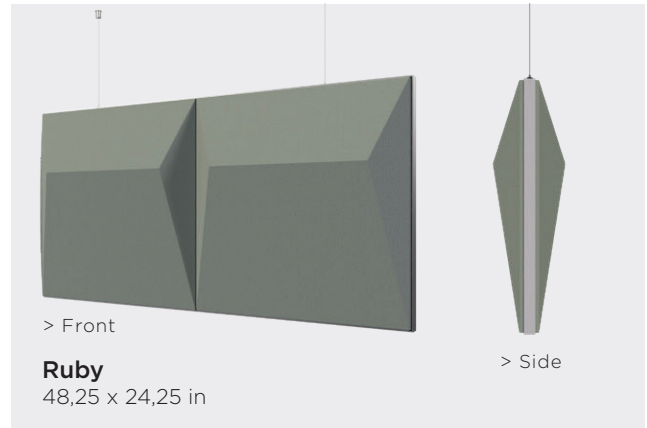

BAFFLES

REGULAR INSTALLATION