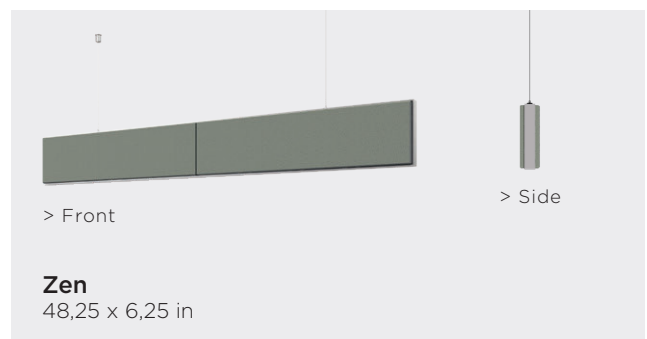

BAFFLES

REGULAR INSTALLATION